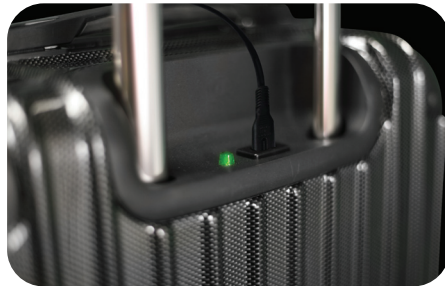

Folding Line

Folding Line

6 inches

5 inches

5 inches

Folding Line

Folding Line

ThermalStrike Luggage:

ThermalStrike Heated Luggage is specifically designed to kill all life-stages of bed bugs and their eggs. By raising the handle and simply plugging the unit into a traditional wall socket you begin the automatic process of treating your belongings.