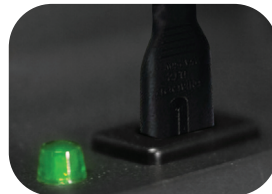

Indicator Light:

- On - Unit is Heating
- Off - Process Complete